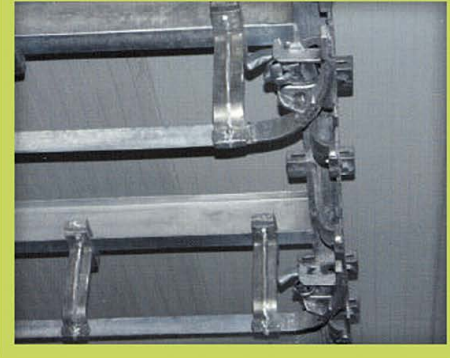

COLD STORAGE INLET

MEAT LOWERING ELEVATOR

SHEEP SLAUGHTER GENERAL VIEW

SHEEP PROCESSING CONVEYOR

SHEEP BLEEDING AND CONVEYOR

SHEEP LIFTING ELEVATOR

LAMB CARRYING TROLLEY

LAMB BLEEDING REEL

SHOWER EQUIPMENT

CORIDOR MONORAIL

LEG SLAUGHTER SHEAR

BOSOM OPENING SAW

DIRECTION SHEAR

CATTLE CARRYING TROLLEY

CONVEYOR GEARS

BEEF BLEEDING HOOK