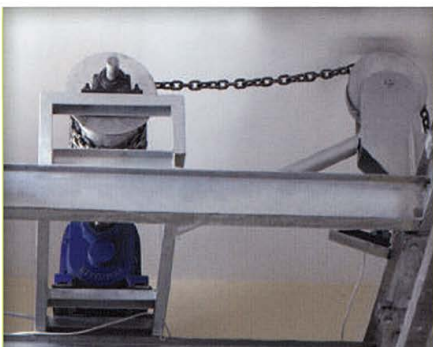

[info@beraat.com.tr](mailto:info@beraat.com.tr)

CATTLE TIPPING CELL

TWIN RAIL LINE

CATTLE TRANSFER PLATFORMS

BEEF BLEEDING HOOK

CATTLE TRANSFER CRANE

FOOT CONTROLLED SINK

LIVER CARRYING TROLLEY

COLD STORAGE INLET

MEAT LOWERING ELEVATOR

SHEEP SLAUGHTER GENERAL VIEW

SHEEP PROCESSING CONVEYOR

SHEEP BLEEDING AND CONVEYOR

SHEEP LIFTING ELEVATOR

LAMB CARRYING TROLLEY

LAMB BLEEDING REEL