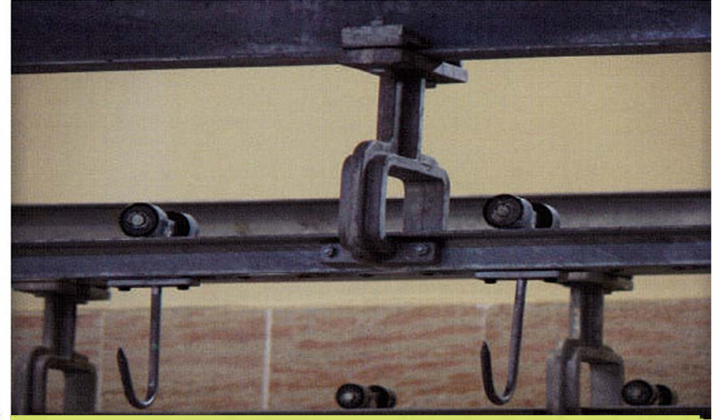

[info@beraat.com.tr](mailto:info@beraat.com.tr)

CATTLE TIPPING CELL

TWIN RAIL LINE

CATTLE TRANSFER PLATFORMS

BEEF BLEEDING HOOK

CATTLE TRANSFER CRANE

FOOT CONTROLLED SINK

LIVER CARRYING TROLLEY

TRIPE CARRYING TROLLEY

SKINNING MACHINE

CARCASS SPLITTING MACHINE

MONORAIL WEIGHBRIDGE

COLD STORAGE MONORAIL

LAMB RESTING AND CONVEYOR

SHOCKING MONORAIL

CORIDOR MONORAIL LINE

COLD STORAGE INLET

MEAT LOWERING ELEVATOR

SHEEP SLAUGHTER GENERAL VIEW

SHEEP PROCESSING CONVEYOR

SHEEP BLEEDING AND CONVEYOR

SHEEP LIFTING ELEVATOR

LAMB CARRYING TROLLEY

LAMB BLEEDING REEL