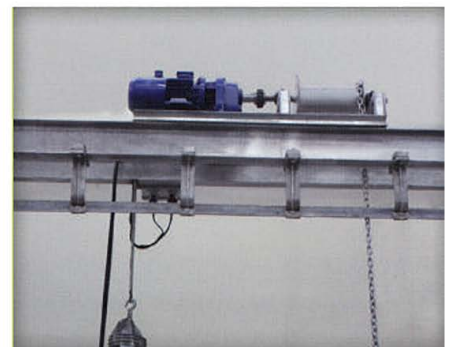

[info@beraat.com.tr](mailto:info@beraat.com.tr)

CATTLE TIPPING CELL

TWIN RAIL LINE

CATTLE TRANSFER PLATFORMS

BEEF BLEEDING HOOK

CATTLE TRANSFER CRANE

FOOT CONTROLLED SINK

LIVER CARRYING TROLLEY

COLD STORAGE INLET

MEAT LOWERING ELEVATOR

SHEEP SLAUGHTER GENERAL VIEW

SHEEP PROCESSING CONVEYOR

SHEEP BLEEDING AND CONVEYOR

SHEEP LIFTING ELEVATOR

LAMB CARRYING TROLLEY

LAMB BLEEDING REEL