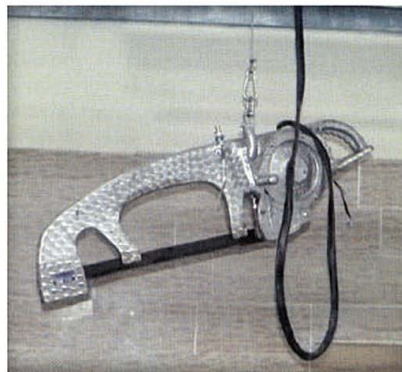

CARCASS SPLITTING MACHINE